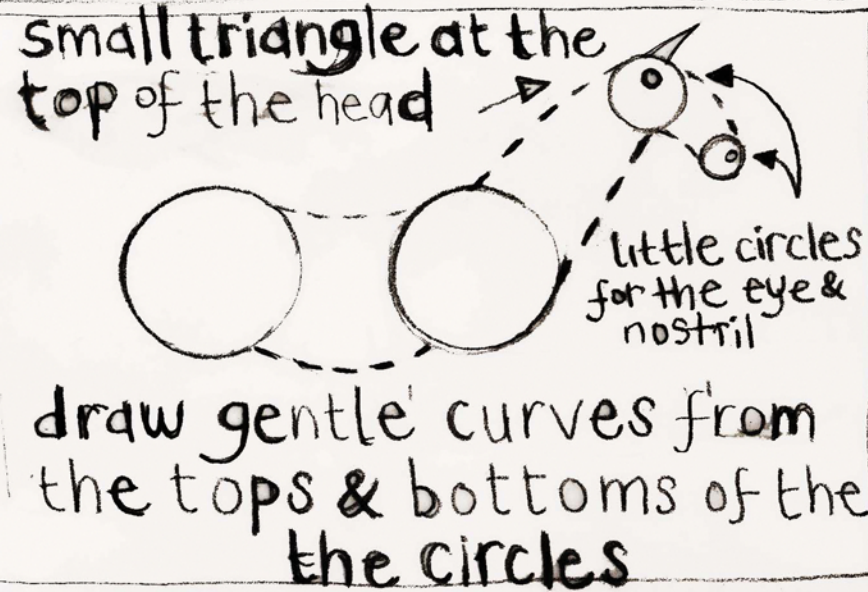

HOW TO DRAW A HORSE

You will need:

a medium circle
 (2p) say... a 2p coin
 a small circle
 (1p)

a large circle to draw around, a toilet roll tube

Step 1. Draw circles

Step 2. Join the circles

Step 3. Legs!

Step 4. Fill in the Legs.